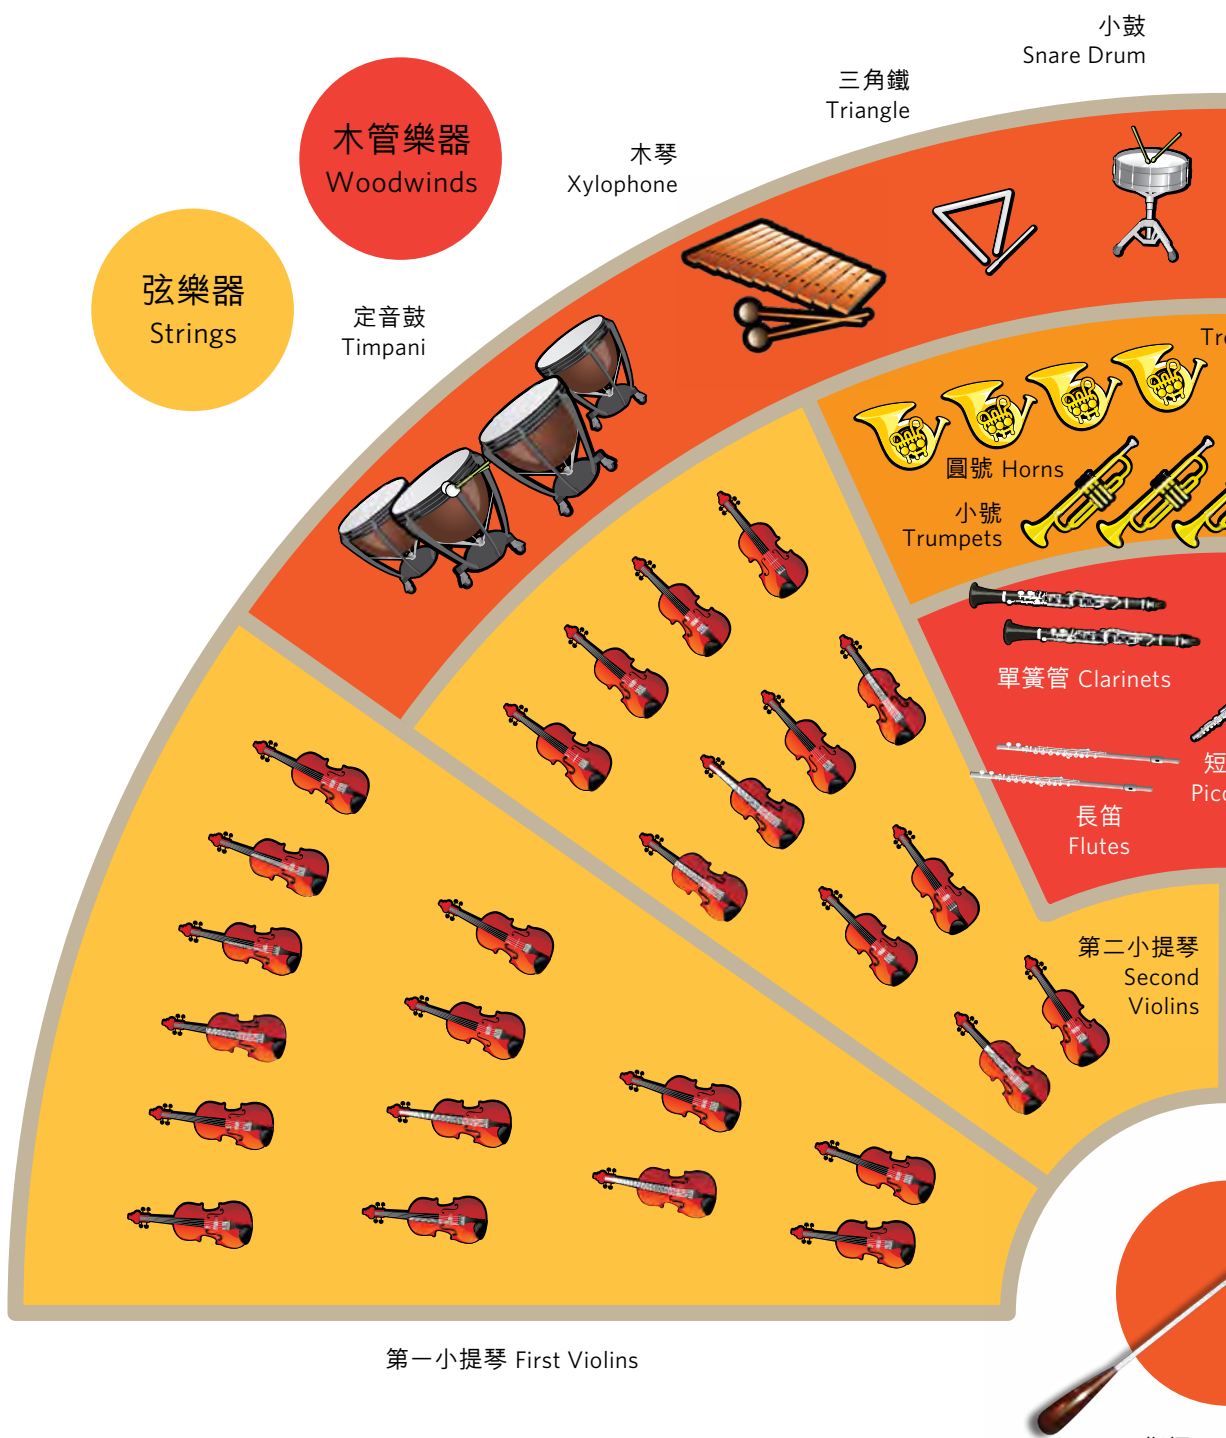

管弦樂團四大樂器家族

THE FOUR INSTRUMENT FAMILIES OF THE ORCHESTRA